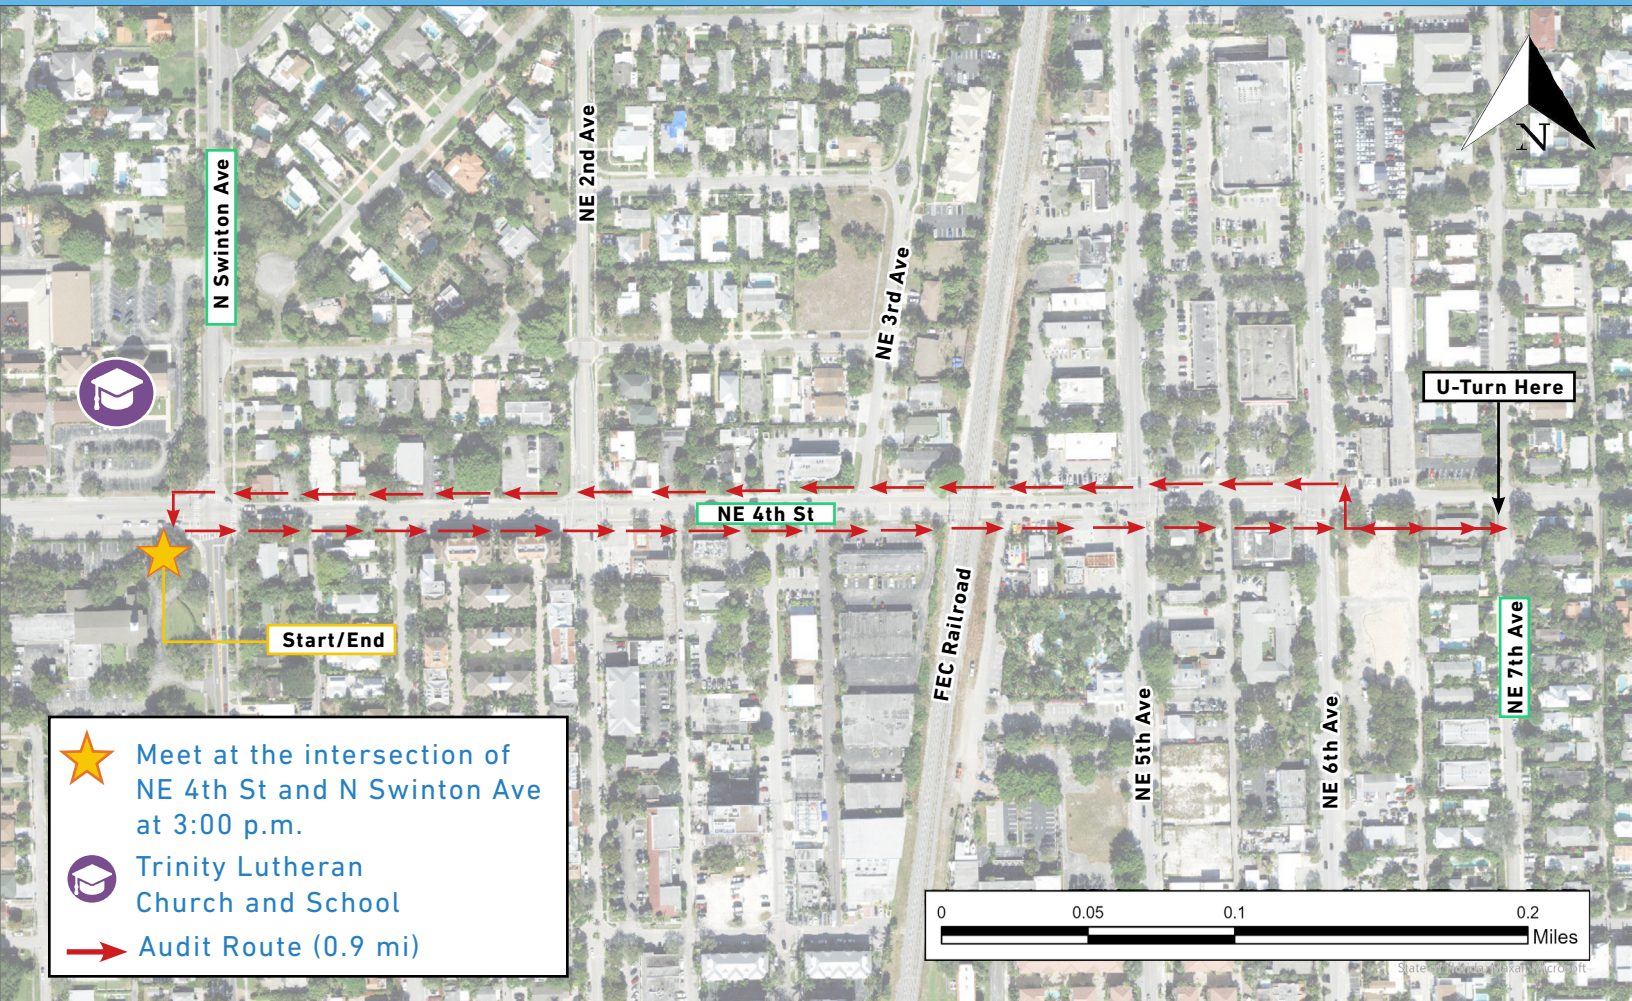

WALK BIKE SAFETY AUDIT

NE 4th St from N Swinton Ave
to NE 7th Ave (Delray Beach, FL)

JOIN THE TPA

To evaluate the walking and bicycling conditions along NE 4th St from N Swinton Ave to NE 7th Ave. Provide a community perspective and help us identify ways to improve this corridor.

WHEN

Monday,
April 29, 2024
at 3 - 4 p.m.

WHERE

Intersection of NE 4th St
and N Swinton Ave,
Delray Beach, FL 33444

DETAILS

Approx. 0.9 miles total
Bring water, sunscreen
and comfortable shoes

RSVP

Visit the TPA website
for more information
and to RSVP

PalmBeachTPA.org/Audit

@PalmBeachTPA

AUDIT ROUTE DETAILS

NE 4th St from N Swinton Ave to NE 7th Ave (Delray Beach, FL)

-  Meet at the intersection of NE 4th St and N Swinton Ave at 3:00 p.m.
-  Trinity Lutheran Church and School
-  Audit Route (0.9 mi)